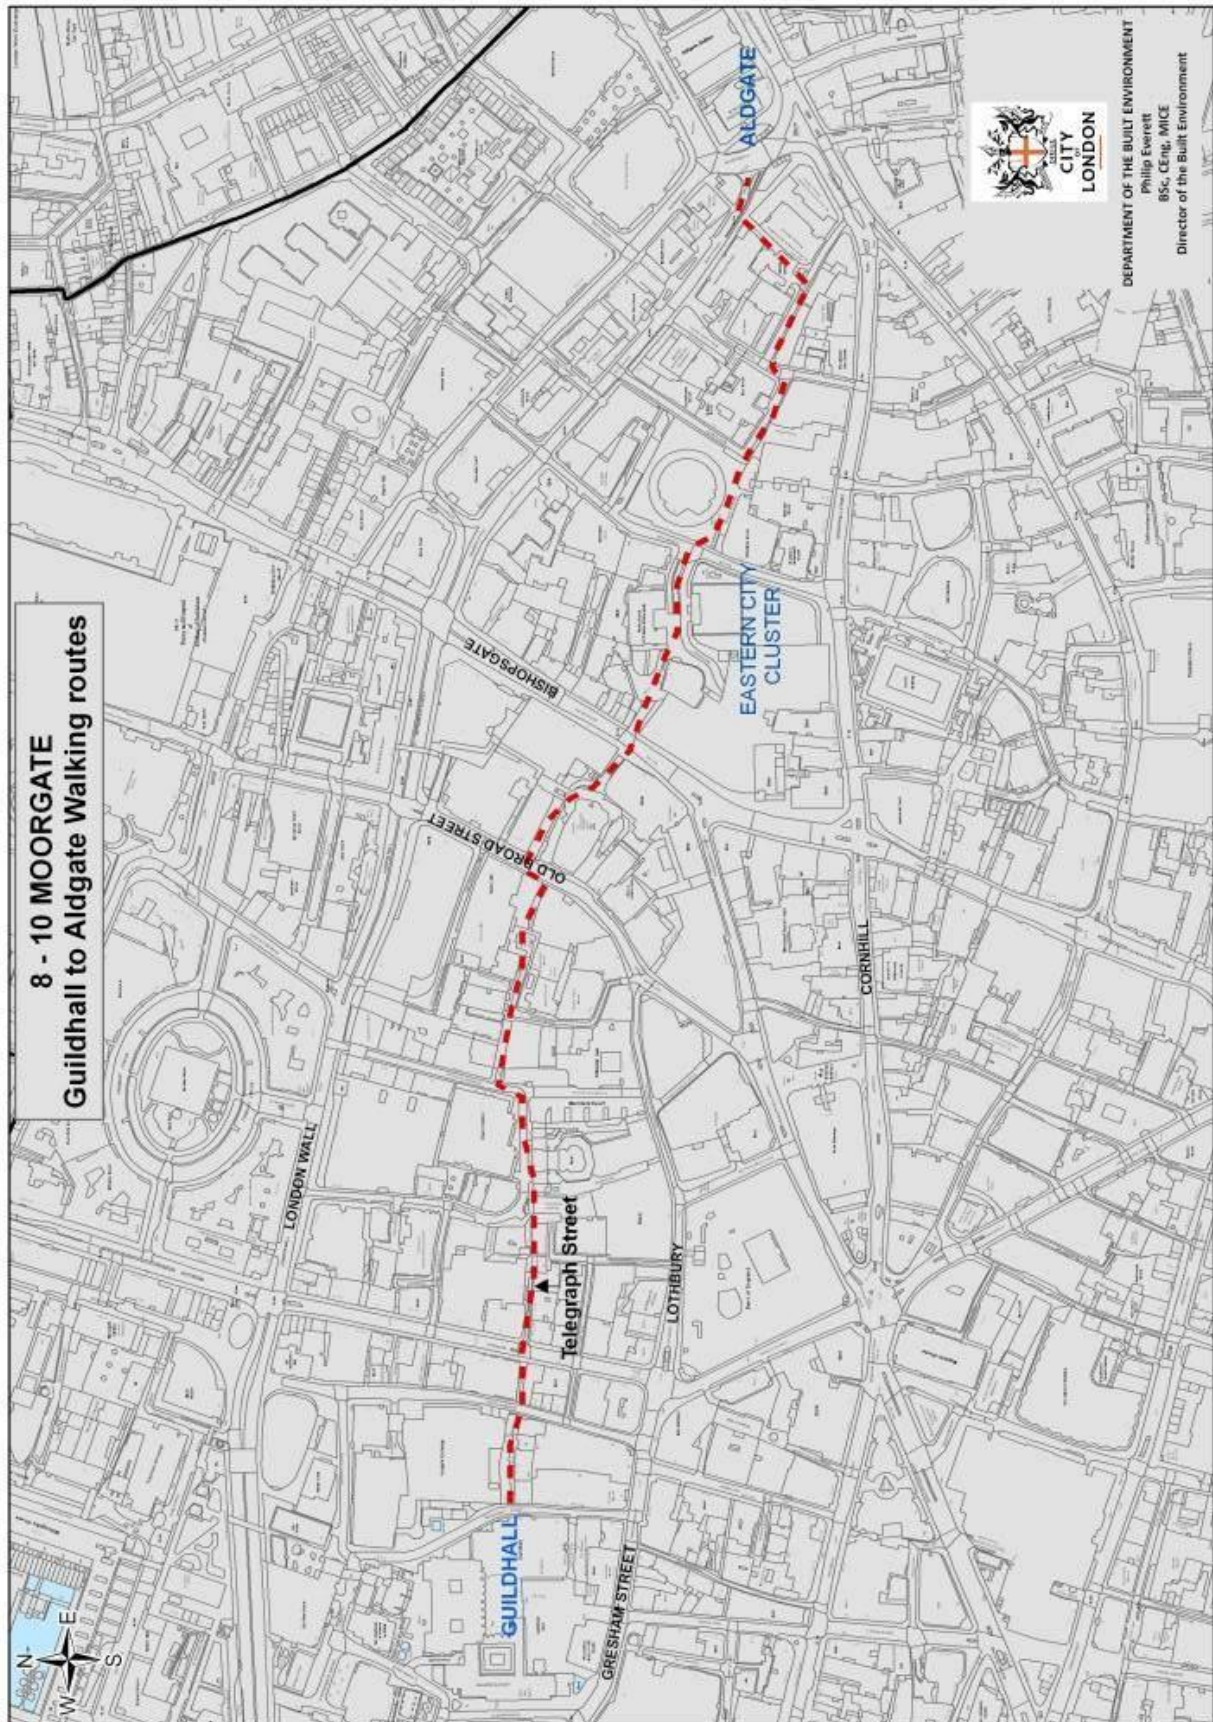

Appendix A: Site Location Plan of Project Area

© Crown copyright and database rights 2012 Ordnance Survey 100023243

0 5 10 20 30 40
Meters

KEY

- S106 Area 8-10 Moorgate
- Redevelopment Site

Appendix B: Plan of Guildhall to Aldgate Walking Route

Appendix C: Images of the Project Area

Telegraph Street

Tokenhouse Yard