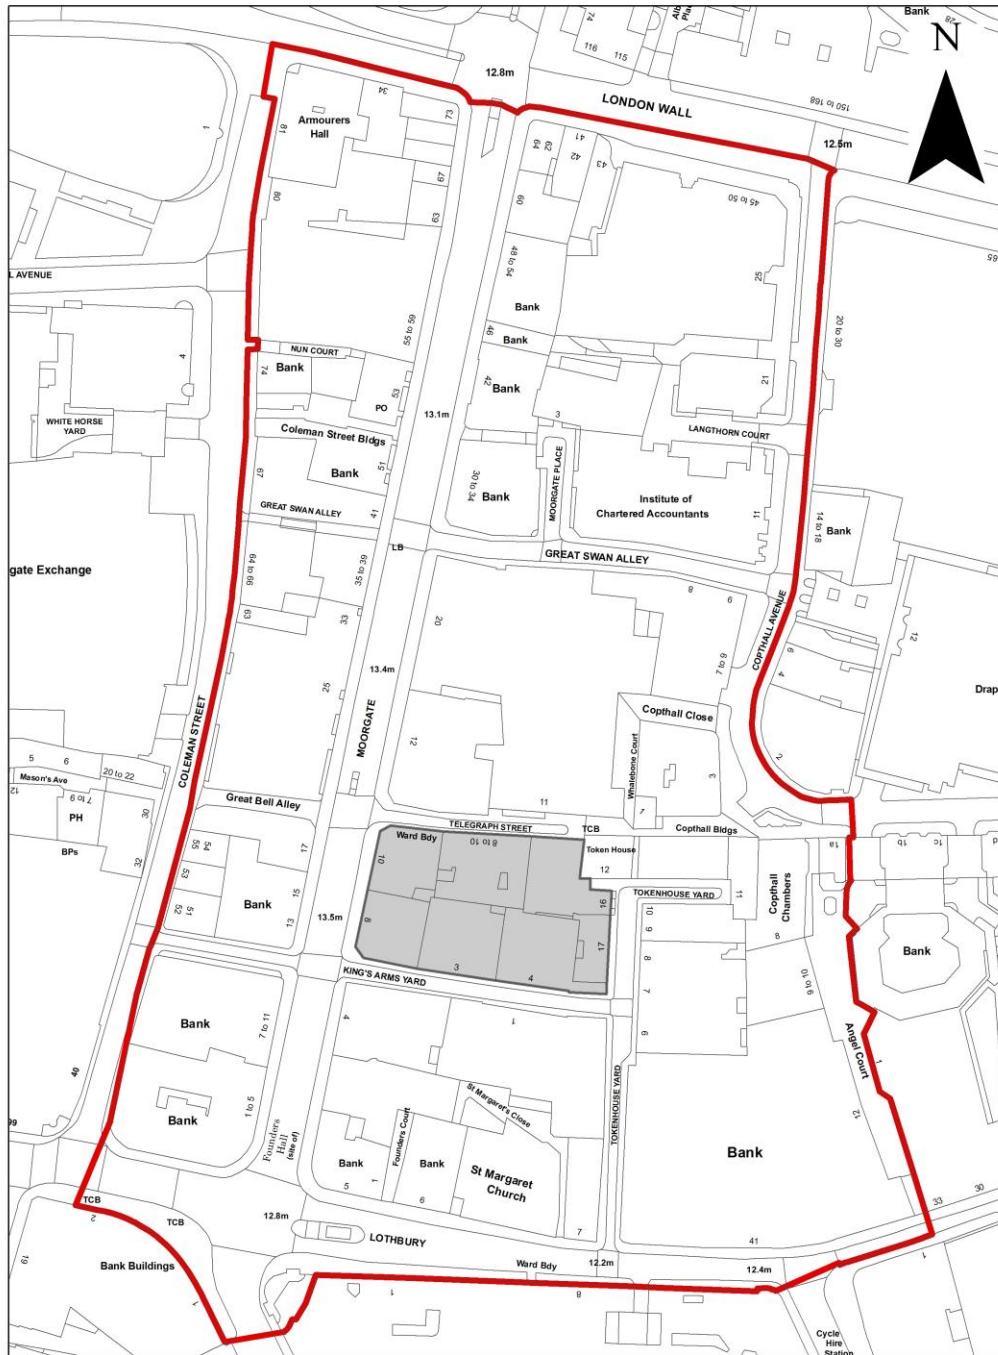

Appendix A: Site Location Plan of Project Area

© Crown copyright and database rights 2012 Ordnance Survey 100023243

0 5 10 20 30 40
Meters

KEY

- S106 Area 8-10 Moorgate
- Redevelopment Site

Appendix B: Plan of Guildhall to Aldgate Walking Route

Appendix C: Images of the Project Area

Telegraph Street

Tokenhouse Yard